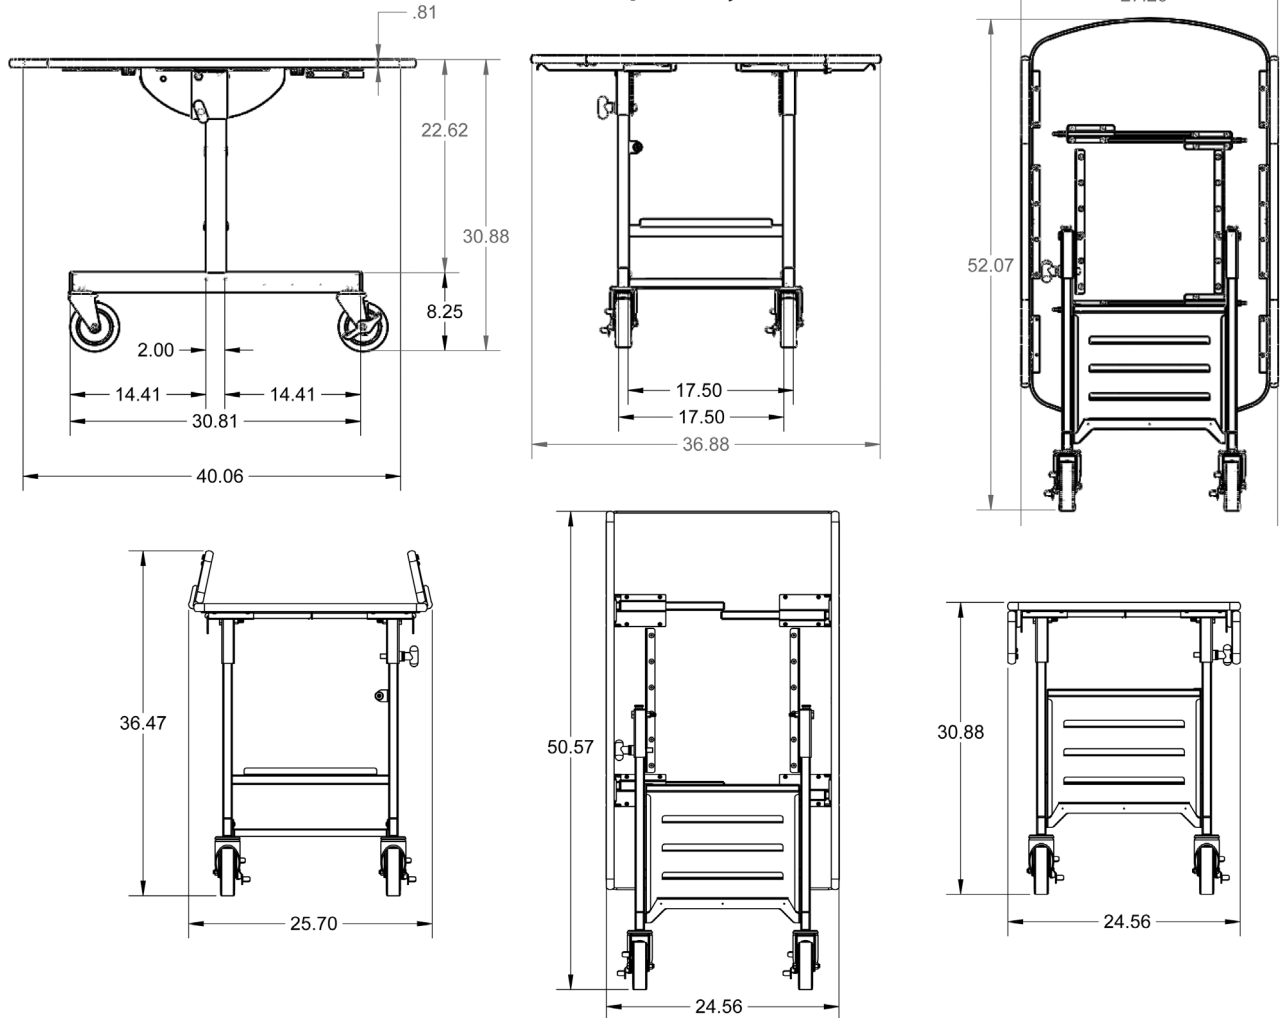

Casters

- ▼ Non-marking with cushion tread 5" wheels, two with brake

Specifications:

Unit shall feature a frame of either black powder coated steel or stainless steel square tubing construction with a laminate table top. Top shall have leaves with either bi-fold (fold down) or tri-fold (fold up or down) design. Top shall feature flip-up design with convenient lock release knob. Frame shall accommodate one or two food carrier boxes by Geneva or others. Frame shall feature stainless steel fold-up box platforms to allow nesting table storage. Casters shall all-swivel stem-mount with 5" non-marking cushion tread wheels, two each with brake

Option:

Available with DuraTop™ high-density black polyethylene top for extra durability and long life, made of recycled materials.

Tri-Fold Leaves

Bi-Fold Leaves

Nested Storage

Food Carrier Box Storage

AIA #

Geneva Designs, LLC

4900 West Electric Avenue • West Milwaukee, WI 53219 U.S.A.

800-870-2779 • 414-902-6400 • Fax 414-902-6446 • www.genevadesignsllc.com

Room Service Tables

Classic, Simplicity Series

Spec. #