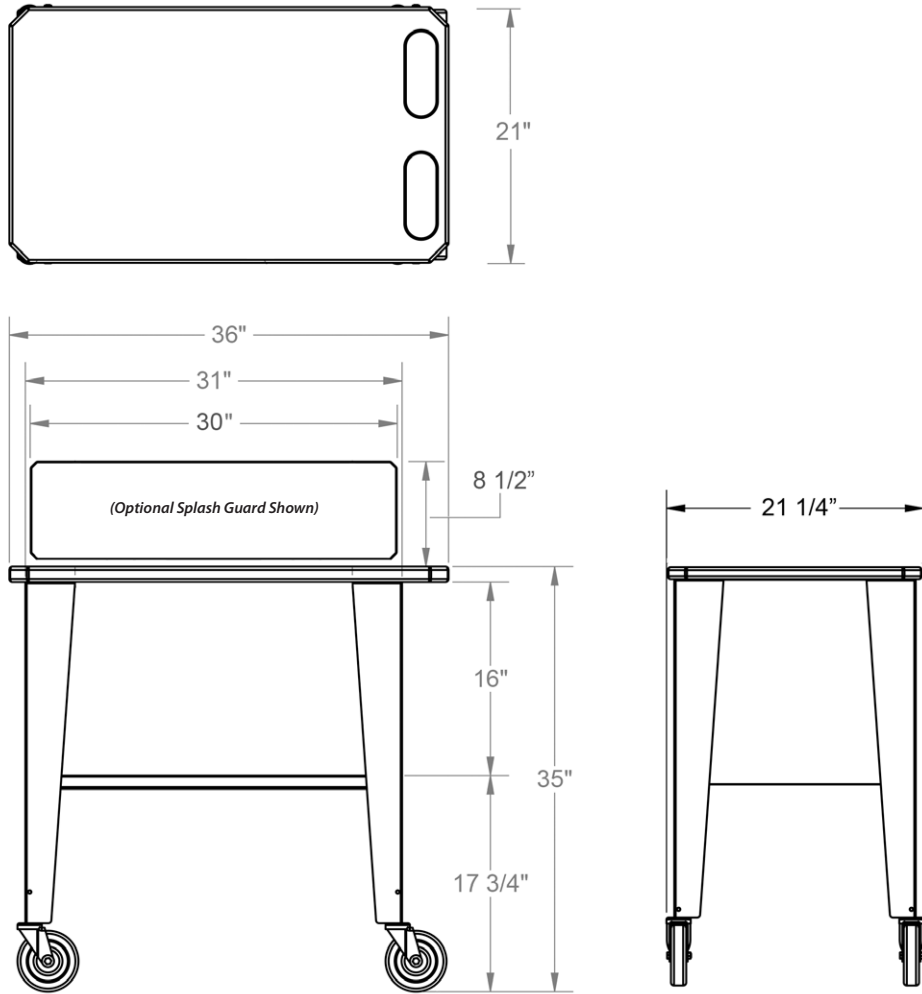

Unit is of welded stainless steel construction with decorative laminate exterior and stainless steel interior storage compartment. Tapered legs are 14-gauge stainless steel. Side panels are 24-gauge stainless steel with laminate exterior. Compartment shelf is 18-gauge stainless steel. Top is 1" thick high-density polyethylene with handle hole cutouts. Casters are all-swivel stem-mount with 5" non-marking wheels, two each with brake. NSF listed. Optional splash guard is 3/8" tempered glass.

Spec.

A/A #

Geneva Designs, LLC

4900 West Electric Avenue • West Milwaukee, WI 53219 U.S.A.

800-870-2779 • 414-902-6400 • Fax 414-902-6446 • info@genevadesignsllc.com • www.genevadesignsllc.com

Guacamole Cart

Stainless Steel/Laminate/HDPE

Model 39105

Spec. #

AIA #

Model Information

Model	Overall Size			Case Wt. Lbs. (45.3 kg)
	W	D	H	
39105	36" (914)	21" (533)	35" (889)	100

Dimensions in () denote metric millimeters unless otherwise noted.