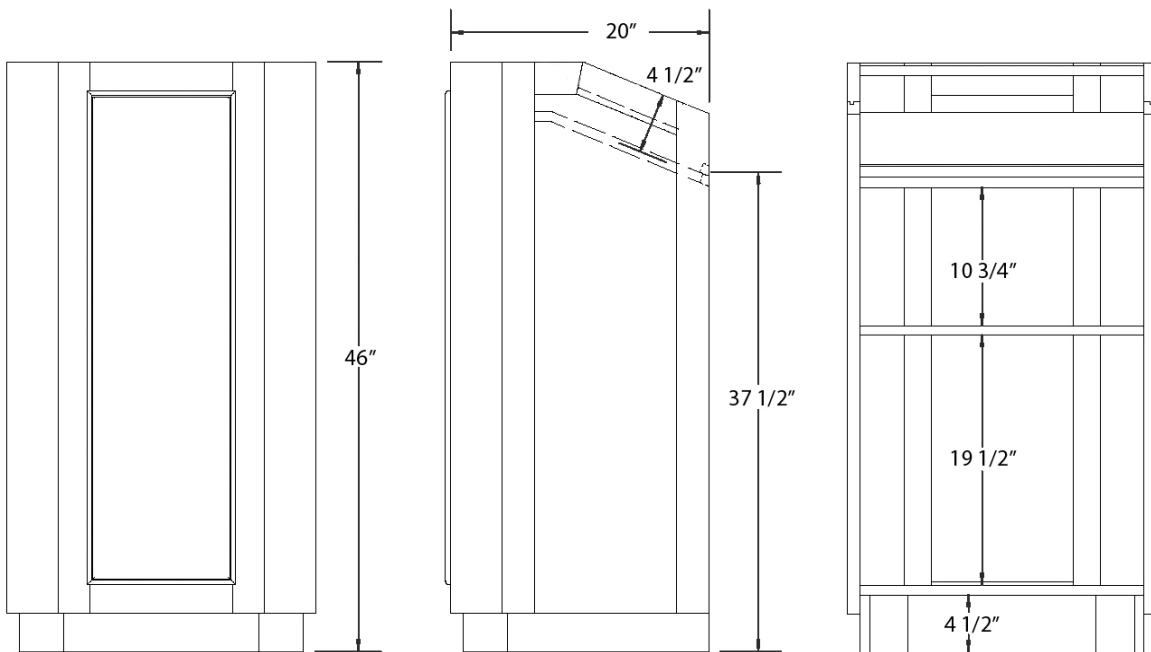

## Product Information

Model	Collection Style	Overall Size			Case Wt. Lbs.
		W	D	H	
79992	Bristol	24"	20"	46"	147 (66.7 kg)
		(610)	(508)	(1168)	
79994	Wood	24"	20"	46"	145 (65.8 kg)
		(610)	(508)	(1168)	