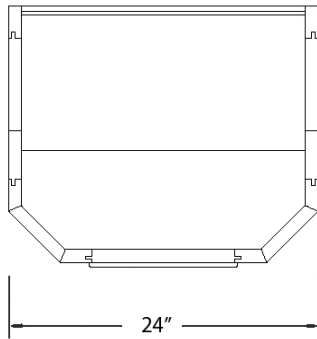

## Product Information

Model	Collection Style	Overall Size			Case Wt. Lbs.
		W	D	H	
79992	Bristol	24"	20"	46"	147 (66.7 kg)
		(610)	(508)	(1168)	
79994	Wood	24"	20"	46"	145 (65.8 kg)
		(610)	(508)	(1168)	