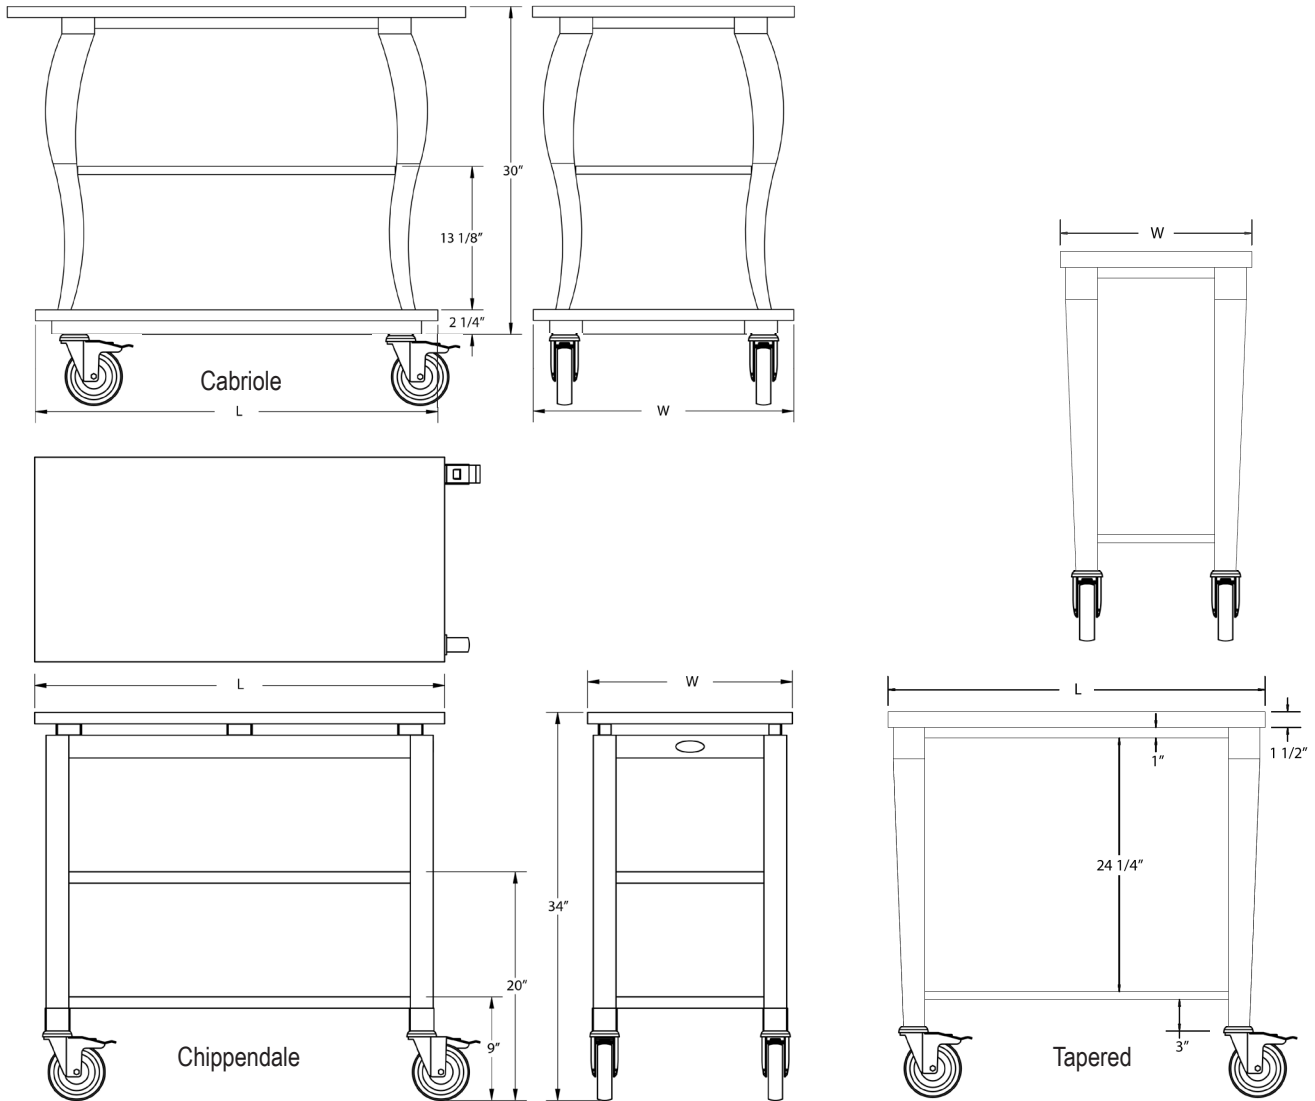

4900 West Electric Avenue • West Milwaukee, WI 53219 U.S.A.  
800-870-2779 • 414-902-6400 • Fax 414-902-6446 • info@genevadesignsllc.com • www.genevadesignsllc.com

**Models**

79983, 79984, 79985  
79986, 79987, 79988

# Serving Carts

Wood Veneer

Spec. #

AIA #

**Model Information**

Model	Leg Style	Overall Size			Number of Shelves	Shelf Clearance	Case Wt. Lbs.
		W	L	H			
79983	Tapered	24"	42"	34"	2	24"	45
79984	Tapered	18"	36"	34"	2	24"	62
79985	Chippendale	24"	42"	34"	3	10"	79
79986	Chippendale	18"	36"	34"	3	10"	62
79987	Cabriole	24"	42"	34"	3	12"	79
79988	Cabriole	18"	36"	34"	3	12"	92