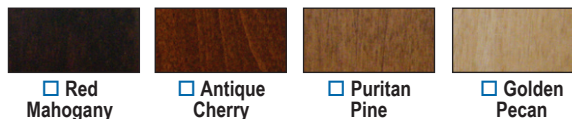

Available Finishes

☐ Red Mahogany

☐ Antique Cherry

☐ Puritan Pine

☐ Golden Pecan

Spec. #

AIA #

Geneva Designs, LLC

4900 West Electric Avenue • West Milwaukee, WI 53219 U.S.A.
800-870-2779 • 414-902-6400 • Fax 414-902-6446 • info@genevadesignsllc.com • www.genevadesignsllc.com